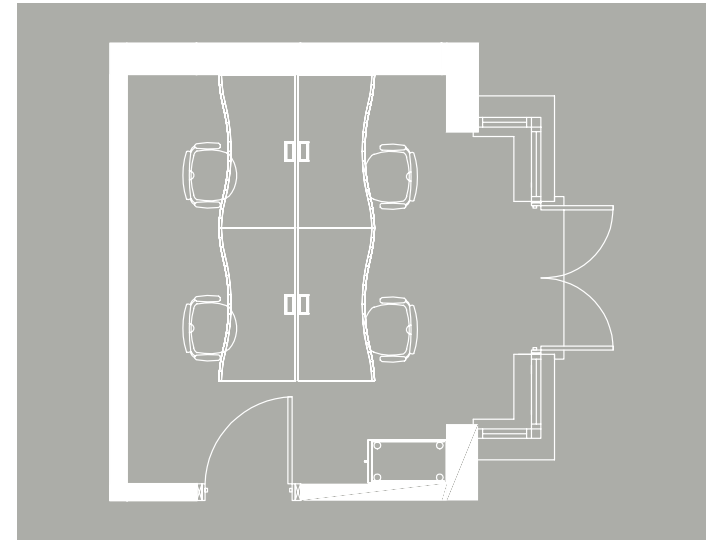

Ripley Suite

Situated on the ground floor with a large bay window and patio doors leading onto the landscaped gardens. The Ripley Suite is a bright, modern office with 4 impressive Herman

Miller desks, pedestals, chairs and a storage cabinet, as well as a wall mounted 40" Samsung LCD TV Screen, telephone handsets, plenty of floor ports and stunning artwork.